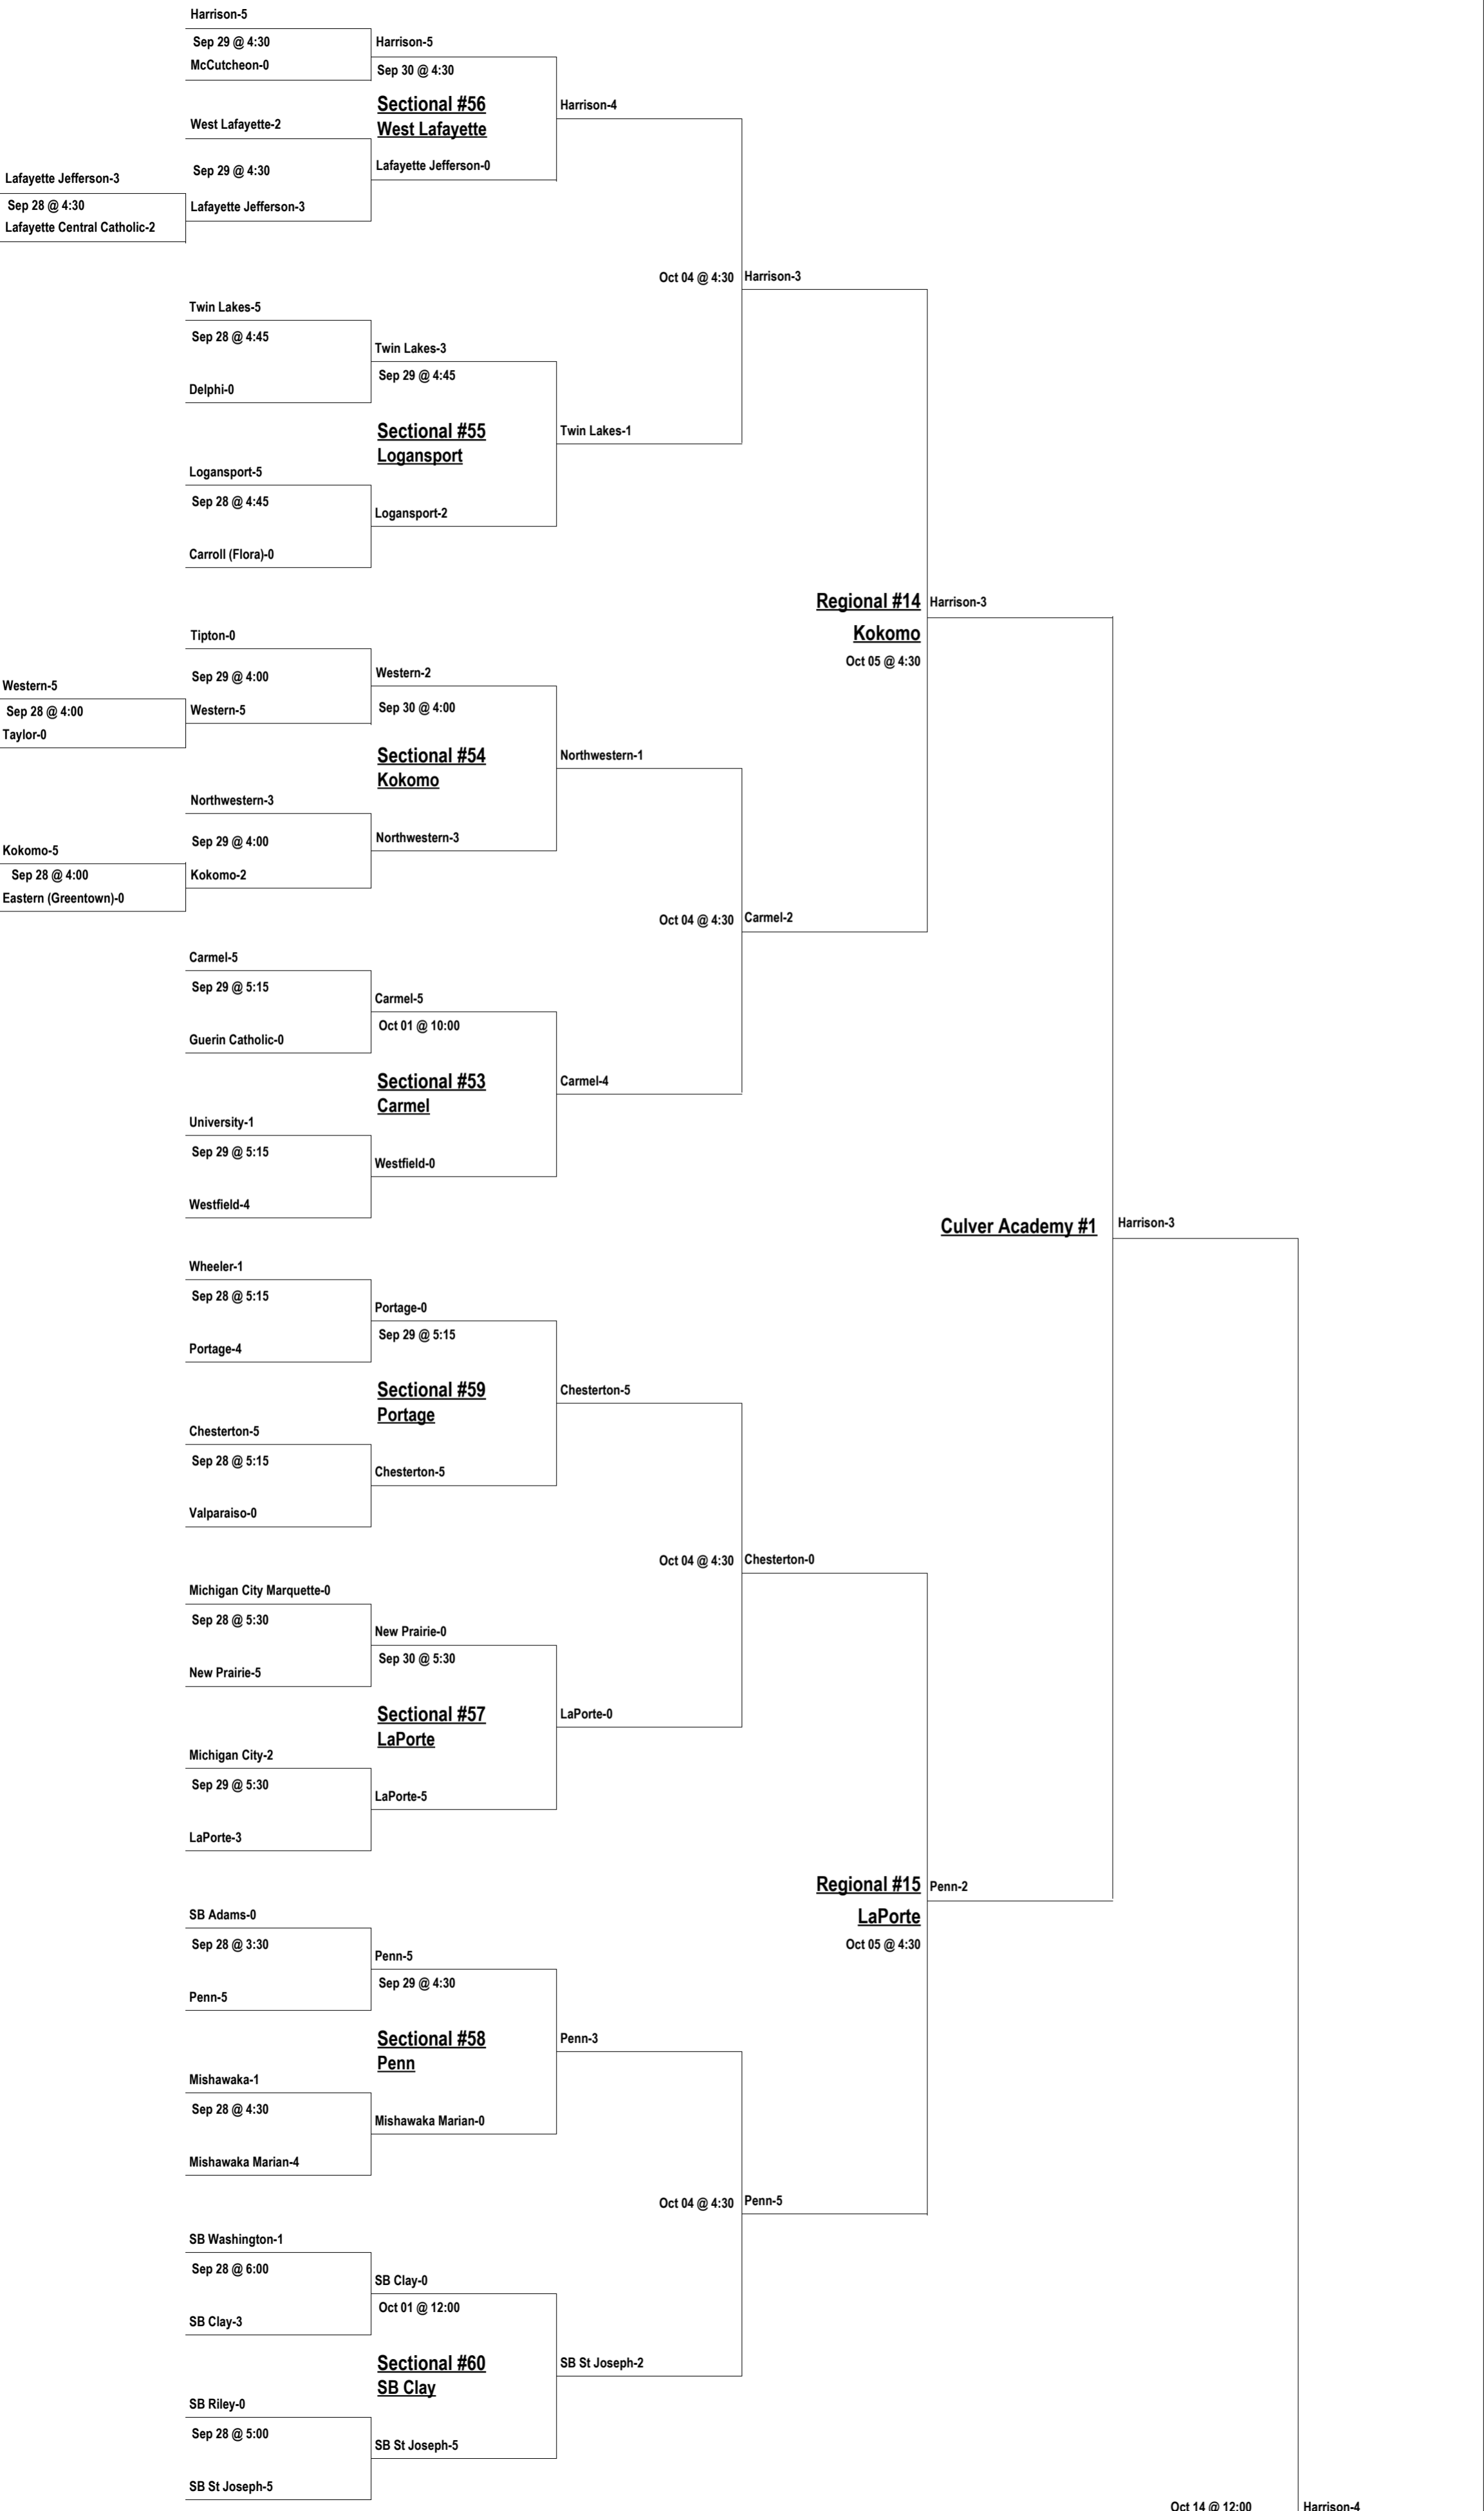

Regional #11
Marion
Oct 05 @ 4:30

Homestead #2

Regional #09
FW Carroll
Oct 05 @ 4:30

Oct 14 @ 12:00

Homestead-1

International-0
 Sep 27 @ 5:00
 Park Tudor-5

Park Tudor-2
 Sep 28 @ 5:00
Sectional #3
Park Tudor