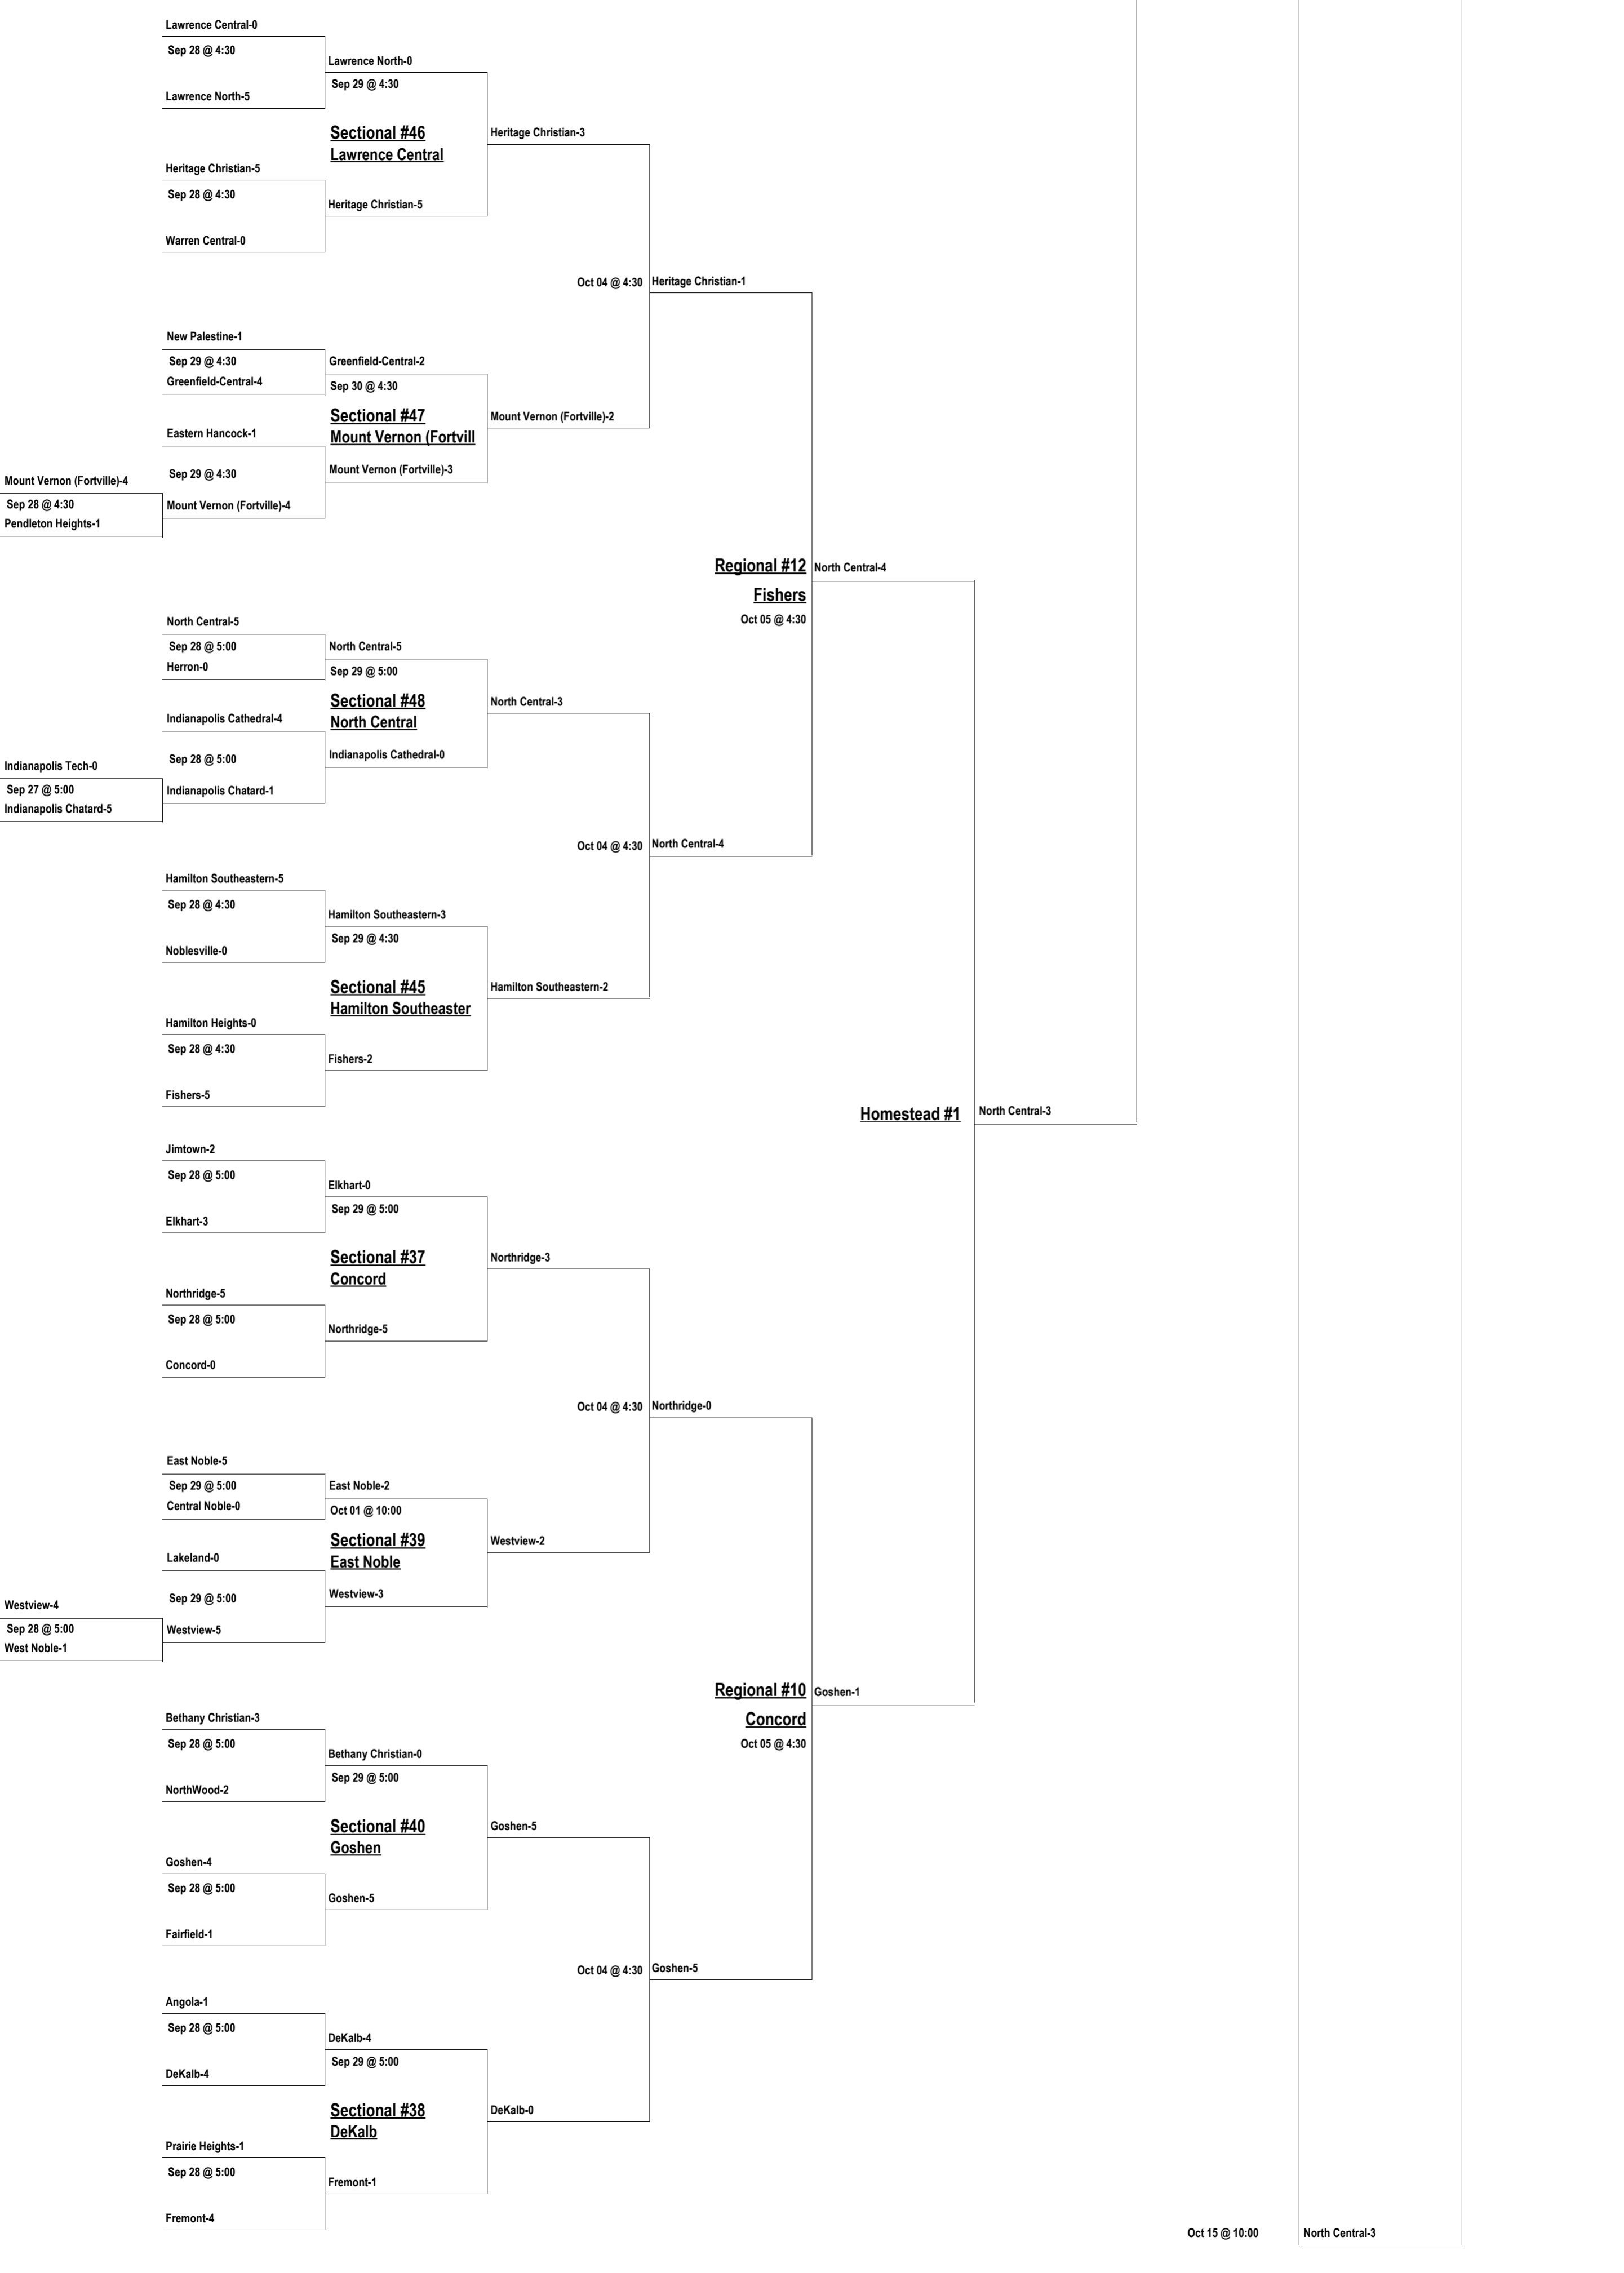

Lawrence Central-0

Sep 28 @ 4:30

Lawrence North-5

Lawrence North-0

Sep 29 @ 4:30

**Sectional #46
Lawrence Central**

Heritage Christian-5

Sep 28 @ 4:30

Heritage Christian-5

Warren Central-0

Heritage Christian-3

Oct 04 @ 4:30 Heritage Christian-1

New Palestine-1

Sep 29 @ 4:30

Greenfield-Central-4

Greenfield-Central-2

Sep 30 @ 4:30

**Sectional #47
Mount Vernon (Fortvill)**

Eastern Hancock-1

Sep 29 @ 4:30

Mount Vernon (Fortville)-3

Mount Vernon (Fortville)-2

Mount Vernon (Fortville)-4

Sep 28 @ 4:30

Pendleton Heights-1

Mount Vernon (Fortville)-4

**Regional #12
Fishers**

Oct 05 @ 4:30

North Central-4

North Central-5

Sep 28 @ 5:00

Herron-0

North Central-5

Sep 29 @ 5:00

**Sectional #48
North Central**

Indianapolis Cathedral-4

Sep 28 @ 5:00

Indianapolis Cathedral-0

North Central-3

Indianapolis Tech-0

Sep 27 @ 5:00

Indianapolis Chatard-5

Indianapolis Chatard-1

Oct 04 @ 4:30 North Central-4

Hamilton Southeastern-5

Sep 28 @ 4:30

Noblesville-0

Hamilton Southeastern-3

Sep 29 @ 4:30

**Sectional #45
Hamilton Southeaster**

Hamilton Heights-0

Sep 28 @ 4:30

Fishers-2

Hamilton Southeastern-2

Homestead #1

North Central-3

Jimtown-2

Sep 28 @ 5:00

Elkhart-3

Elkhart-0

Sep 29 @ 5:00

**Sectional #37
Concord**

Northridge-5

Sep 28 @ 5:00

Northridge-5

Northridge-3

Oct 04 @ 4:30 Northridge-0

East Noble-5

Sep 29 @ 5:00

Central Noble-0

East Noble-2

Oct 01 @ 10:00

**Sectional #39
East Noble**

Lakeland-0

Sep 29 @ 5:00

Westview-3

Westview-2

Westview-4

Sep 28 @ 5:00

West Noble-1

Westview-5

**Regional #10
Concord**

Oct 05 @ 4:30

Goshen-1

Bethany Christian-3

Sep 28 @ 5:00

NorthWood-2

Bethany Christian-0

Sep 29 @ 5:00

**Sectional #40
Goshen**

Goshen-4

Sep 28 @ 5:00

Goshen-5

Goshen-5

Fairfield-1

Oct 04 @ 4:30 Goshen-5

Angola-1

Sep 28 @ 5:00

DeKalb-4

DeKalb-4

Sep 29 @ 5:00

**Sectional #38
DeKalb**

Prairie Heights-1

Sep 28 @ 5:00

Fremont-1

DeKalb-0

Fremont-4

Oct 15 @ 10:00

North Central-3