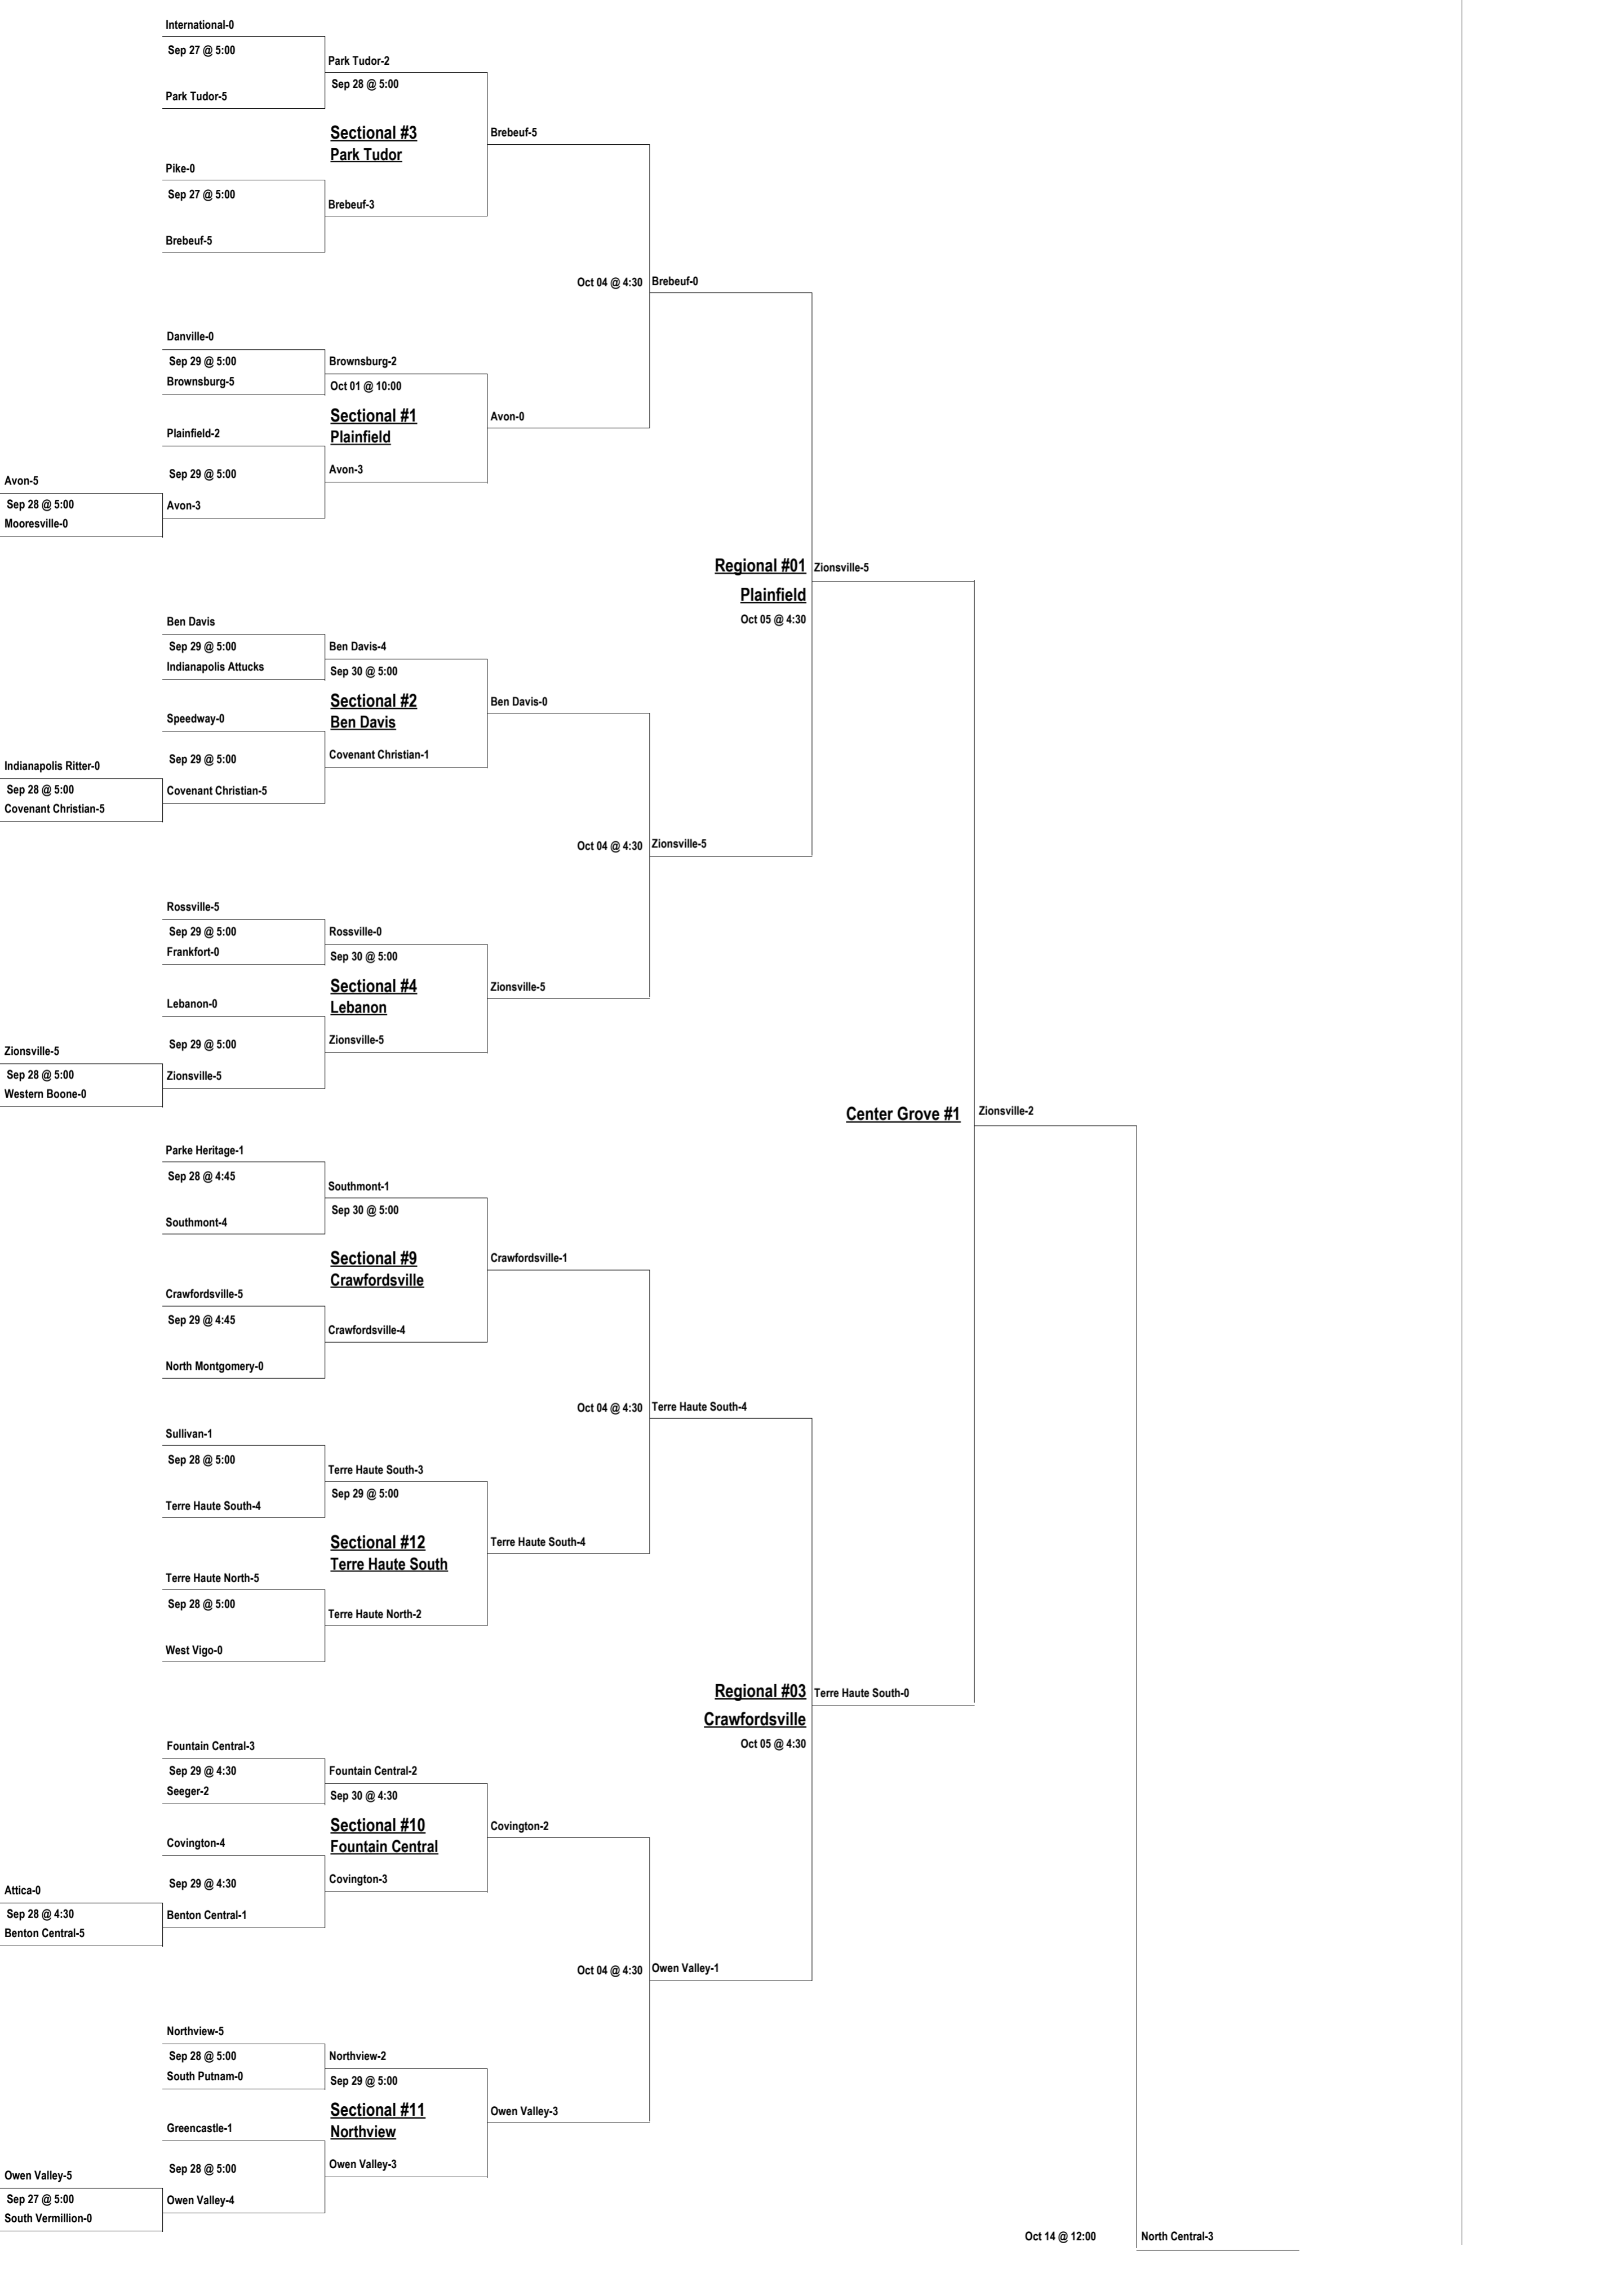

Regional #11
Marion
Oct 05 @ 4:30

Homestead #2

Regional #09
FW Carroll
Oct 05 @ 4:30

Oct 14 @ 12:00

Homestead-1

International-0
 Sep 27 @ 5:00
 Park Tudor-5

Park Tudor-2
 Sep 28 @ 5:00
Sectional #3
Park Tudor